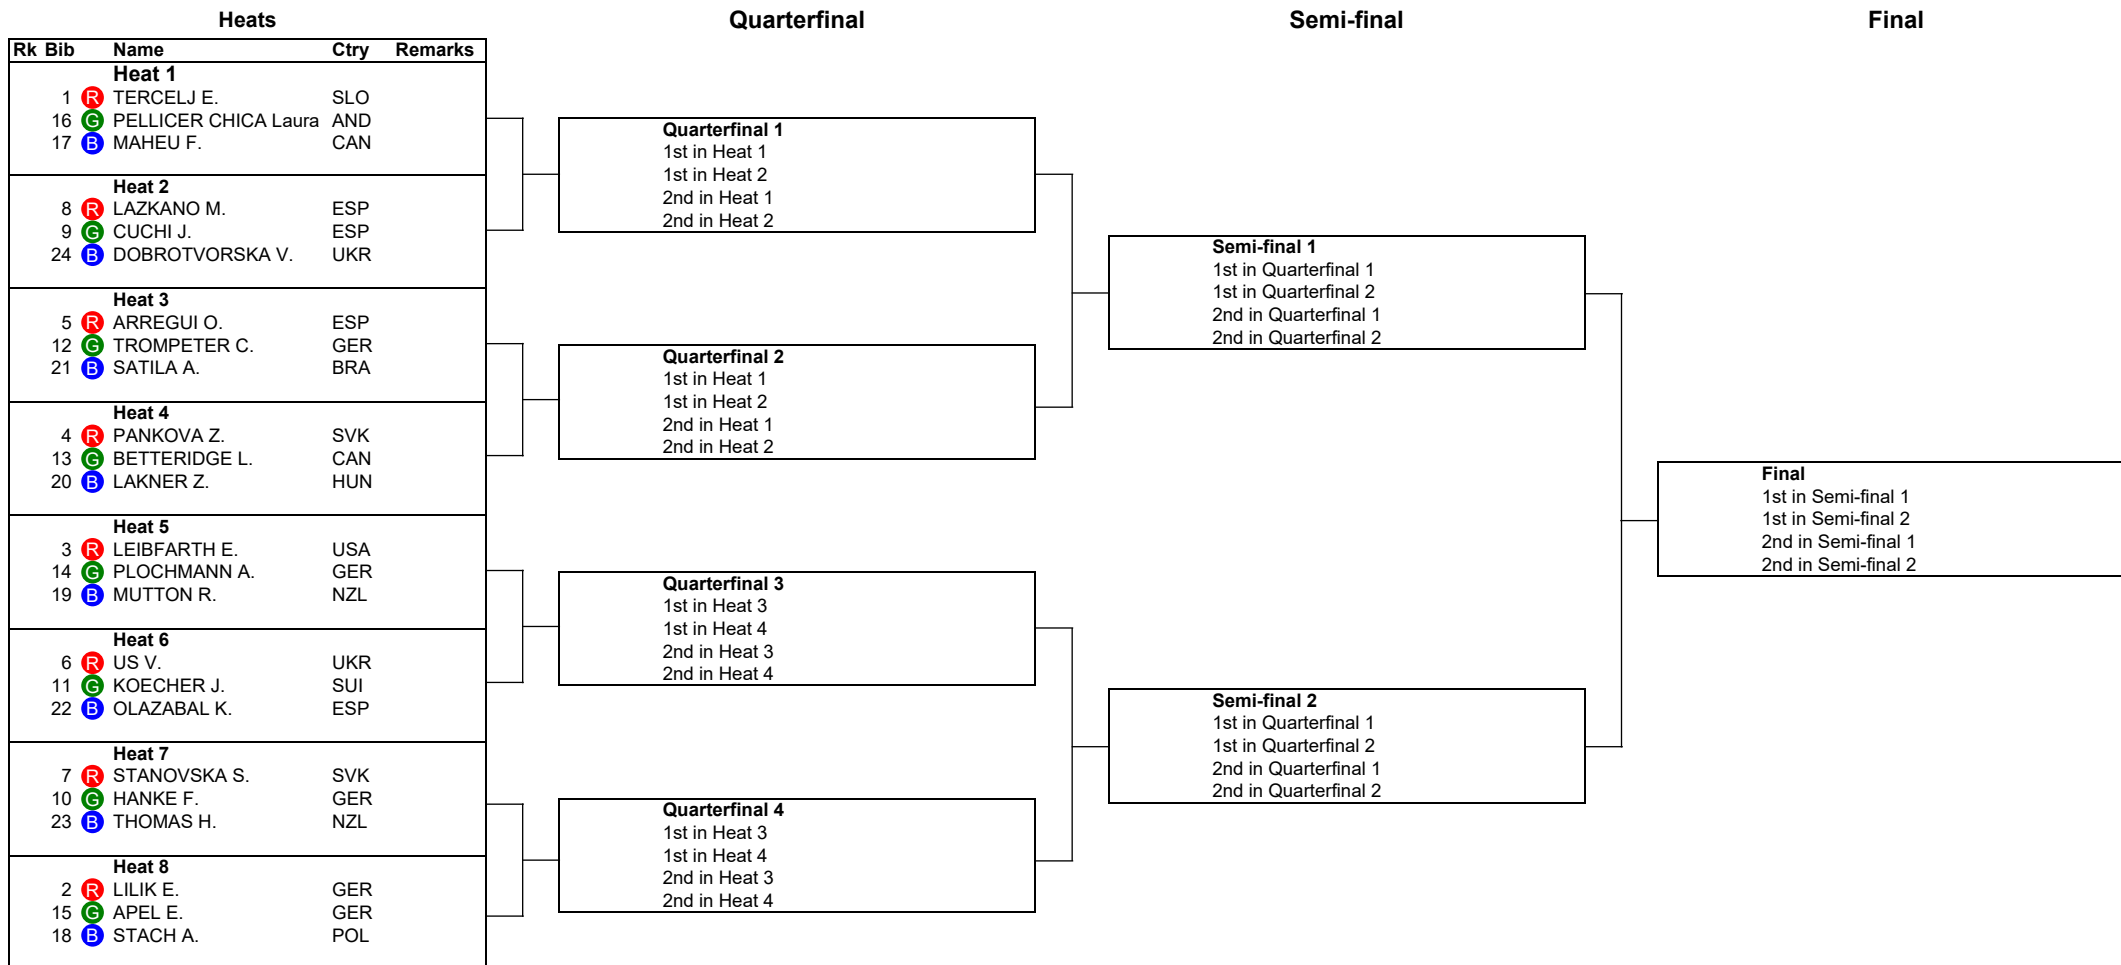

Brackets

Legend:						
B	Blue Bib	G	Green Bib	R	Red Bib	Rk Rank
Y	Yellow Bib					